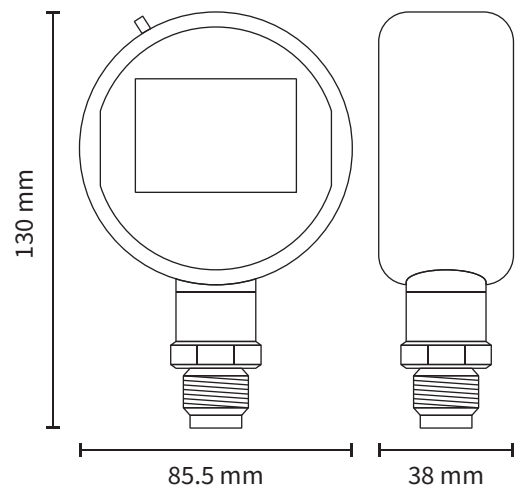

Digital Pressure Gauge

DPG - 2024

Accuracy	0.05%FS
Pressure Range	0 - 160 bar
Overload Pressure	150%
Working Temperature	-5 - 40 °c
Sampling Frequency	1 - 10/sec
Protection Class	IP65
Screw Mount	M20 x 1.5
Power Supply	USB-C 3 AAA Batteries (last up to 1 year)
Supported Connection	USB-C Bluetooth (with dedicated app)

Features:

- Record and export data with PC or app
- 330° rotational dial
- Ambient temperature measurement
- Backlight
- Min & Max pressure display
- 8 switchable pressure unit
 - bar
 - MPa
 - ATM
 - kgf
 - PSI
 - mH2O
 - inHg
 - KPa